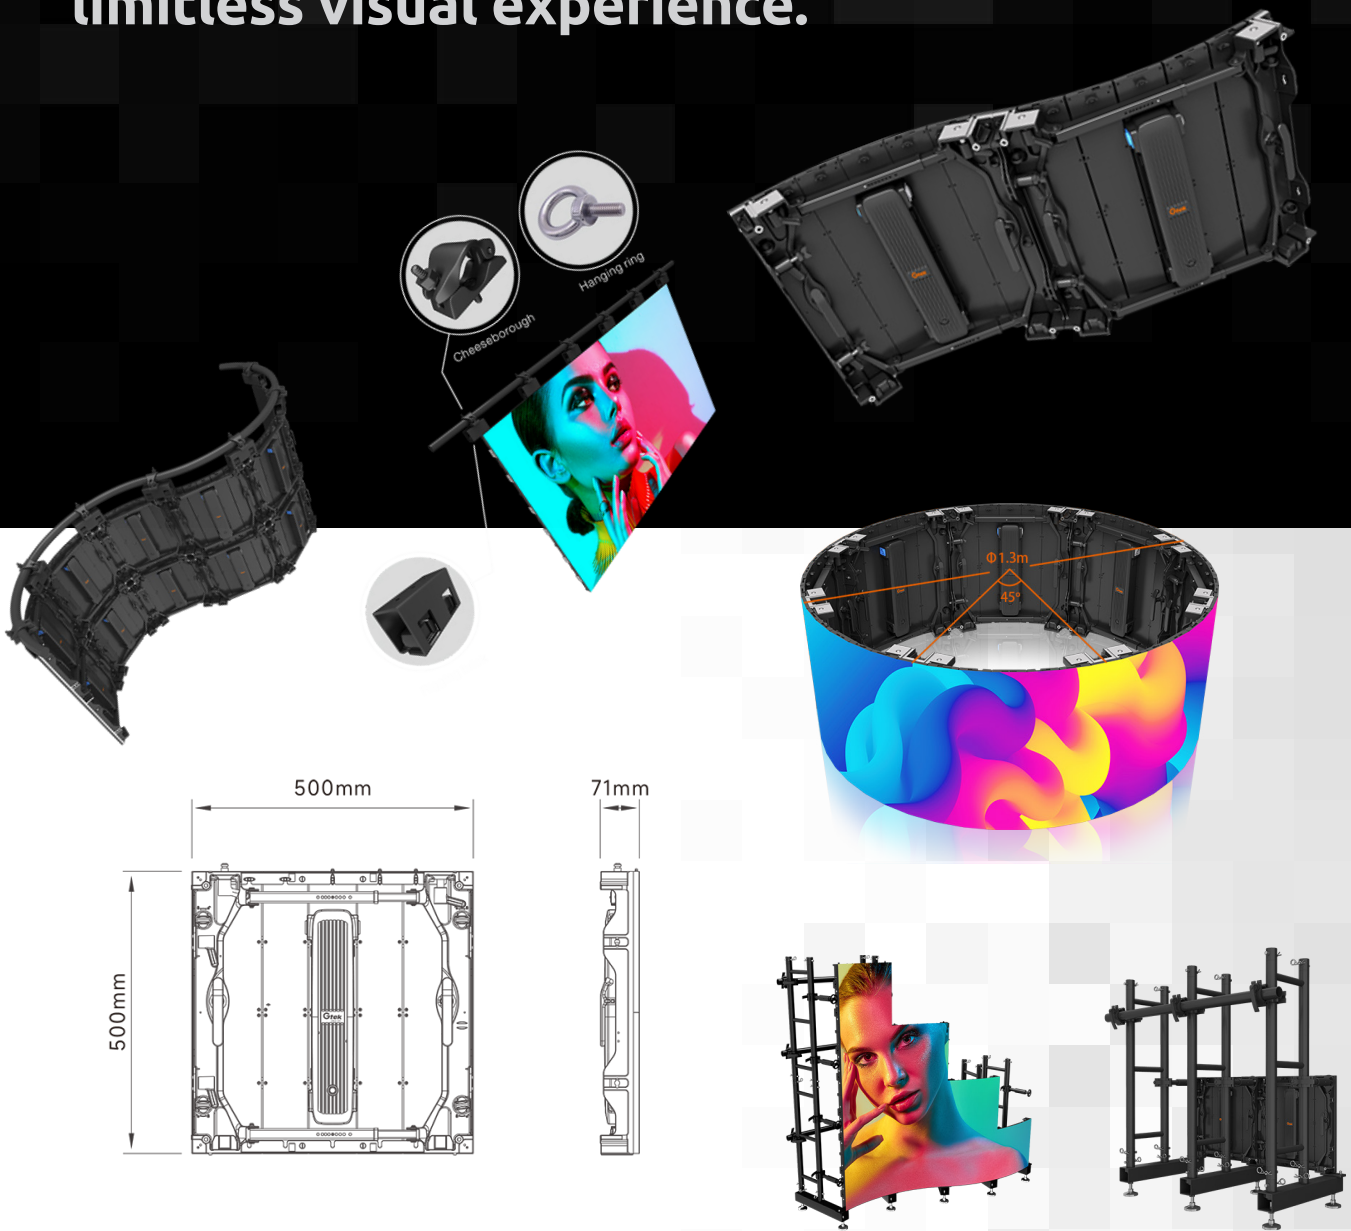

# LED WALL flex 2.6

The flexibility of the **flex 2.6** offers a limitless visual experience.

**flex 2.6** the versatile LED wall for every type of project