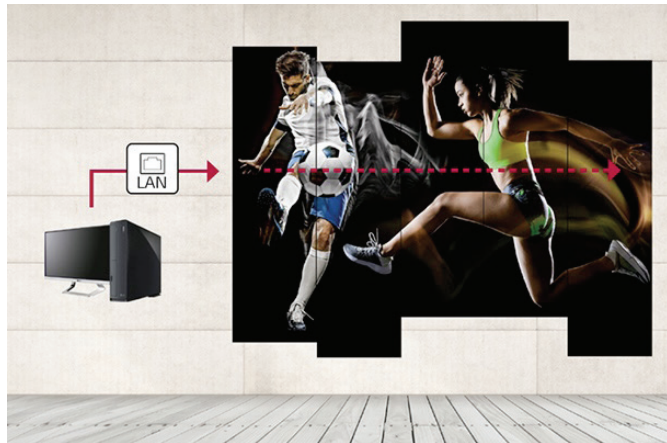

Connectivity IN:
3 HDMI, DP, OPS,
RS232C, RJ45, IR,
2 USB, AUDIO.

Connectivity OUT:
DP, RS232C, RJ45,
AUDIO.

DIMENSION:
2158,3 X 611,2 X 84,8mm
38 kg.

YOUR INTERACTIVE PARTNER

LG serie BH7G
ULTRA STRETCH

Innovative flexibility format for content management

horizontal and vertical, both with **extreme visual effectiveness.**

The Pic by Pic function allows **multiple contents** at the same time on a single display, which can be divided into up to 4 parts with announcements and information **without dividing frames.**

LAN management

performs **control, monitoring** and even **firmware update** of multiple displays at the same time.

Tiled scene with immersive view

with **configurations of 15x15**; a great way to create a large screen with a **major impact** on your customers.